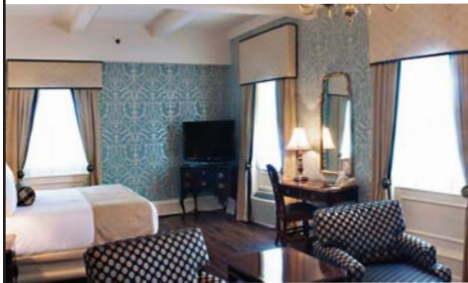

### STAY

The Molly Pitcher Inn offers first-class amenities with the sophistication of an elegant 19th century small luxury hotel and is among the most scenic luxury hotels in Central New Jersey. Choose from one of many guest rooms or suites appropriately appointed with a touch of old-world grandeur and first class comfort for all of your needs in luxury accommodations.